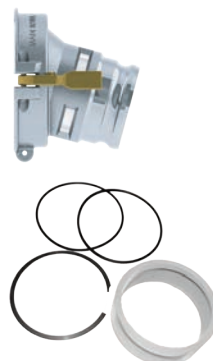

Size	Part Name	Item #	Description
3"	DA-3SG	3603330	Drop Adapter w\ Sight Glass
4"	DA-4SG	3604440	Drop Adapter w\ Sight Glass
3"	DA-3SG	3603330L2	STA-LOK® II Drop Adapter Assembly
4"	DA-4SG	3604440L2	STA-LOK® II Drop Adapter Assembly
3"-4"	DA-3-4SG	3604441	Sight glass Replacement Kit

DA-SG
API COUPLER X
ADAPTER W/SIGHT
GLASS & BRASS
PADDLE HANDLE
Made in the U.S.A.
**API COUPLER
SIGHT GLASS
REPLACEMENT KIT**
O-Rings, Retaining
Ring, & Indicator
window