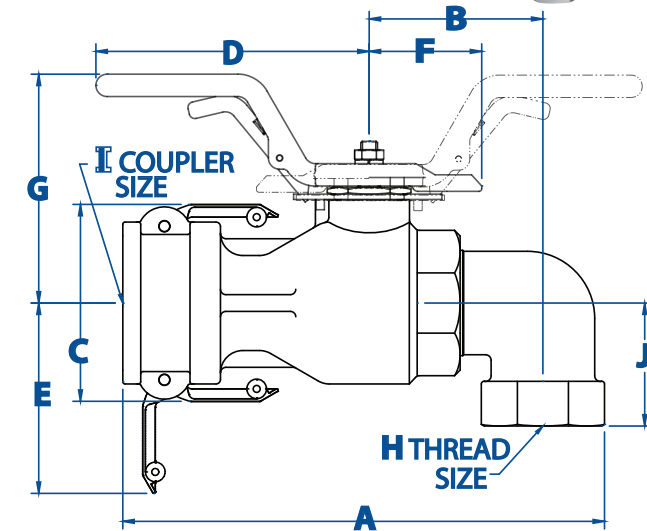

MDD90 - MAXI-DRY® COUPLER 90 DEGREE SWIVEL COUPLER X FEMALE NPT THREAD 90 DEGREE ELBOW SWIVEL
Made in the U.S.A.

Size	2"	3"
Coupler	MD20D 90°	MD30D 90°
Press. Rating	150 PSI	125 PSI
A	10.9	14.05
B	4	5
C	4.4	6.85
D	6.1	9
E	4.3	5.5
F	2.5	4
G	5.1	6.2
H	1" NPT	3" NPT
I	2.5	4
J	2.8	4.4

	Alum/Buna	Alum/Viton®	Alum/Teflon®	Alum/EPDM
Part Name	Item #	Item #	Item #	Item #
MD20DSTRSW	40000260	40000260V	☎	☎
MD30DSTRSW	40000360	40000360V	☎	☎

MDDSSW - MAXI-DRY® STRAIGHT SWIVEL COUPLER X FEMALE NPT THREAD SWIVEL
Made in the U.S.A.

Size	2"	3"
Coupler	MD20D 90°	MD30D 90°
Press. Rating	150 PSI	125 PSI
A	9	10.9
B	3.5	3.9
C	4.4	6.5
D	6.1	9
E	4.3	5.5
F	2.5	4
G	5.1	6.2
H	2" NPT	3" NPT
I	2.5	4

All registered trademarks are the property of their respective owners.