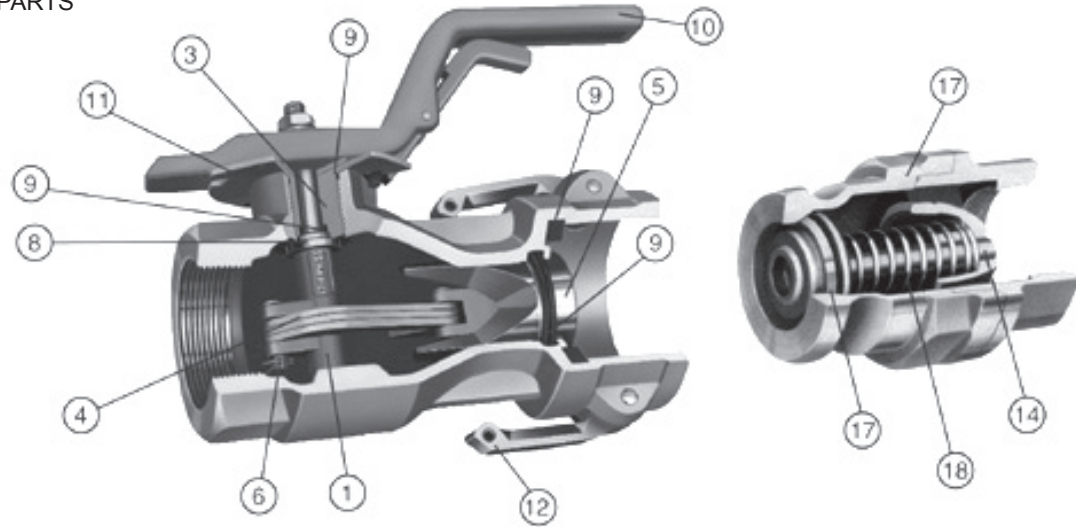

MAXI-DRY® COUPLER AND ADAPTER REPLACEMENT PARTS
Made in the U.S.A.

Ref #	Description	Material	1-1/2" Item #	2" Item #	3" Item #
1	Stem	Stainless Steel	44001502	44000202	44000355
3	Bushing	Stainless Steel	44001503L	44000203L	44000303L
4	Link	Stainless Steel	44001504	44000204	44000304
5	Poppet	Stainless Steel	44001505	44000205	44000305
6	Poppet Pin Kit	Stainless Steel	44000150	44000261	44000318
8	O-Ring Retainer	Stainless Steel	44001508	44000208	☎
9	Coupler Seal Kit	Buna-N	40001515	40000217	44000315
	Coupler Seal Kit	Viton®	44001523	44000223	44000316
	Coupler Seal Kit	EPDM	44001550	44000229	44000360
	Coupler Seal Kit	Teflon® Encap. Viton®	44001524	44000224	44000317
10	Handle Kit	Stainless A351 CF8M	44001512	44000212	44000312
11	Stop Plate	Stainless Steel	44001525	44000225	44000225
12	Cam Arm Assy.	Stainless Steel	5001520A	5001520A	5001530A
12a	STA-LOK® II Cam Asby.	Stainless Steel	44001564	44001564	44000321
14	Adapter Poppet Kit	Stainless Steel	44001565	44000262	44000319
17	Adapter Seal Kit	Buna-N	40001540	40000240	44000340
	Adapter Seal Kit	Viton®	44001544	44000244	44000344
	Adapter Seal Kit	EPDM	44001560	44000235	44000365
	Adapter Seal Kit	Teflon® Encap. Viton®	44001545	44000245	44000345
18	Poppet Spring	Stainless Steel	44001538	44000238	44000338
19	Swivel Seal Kit	Buna-N	☎	40010290	40010390
	Swivel Seal Kit	Viton®	☎	40010280	40010380

MDD90 - MAXI-DRY® COUPLER 90 DEGREE SWIVEL COUPLER X FEMALE NPT THREAD 90 DEGREE ELBOW SWIVEL
Made in the U.S.A.

Size	2"	3"
Coupler	MD20D 90°	MD30D 90°
Press. Rating	150 PSI	125 PSI
A	10.9	14.05
B	4	5
C	4.4	6.85
D	6.1	9
E	4.3	5.5
F	2.5	4
G	5.1	6.2
H	1" NPT	3" NPT
I	2.5	4
J	2.8	4.4

Size	2"	3"
Coupler	MD20D 90°	MD30D 90°
Press. Rating	150 PSI	125 PSI
A	9	10.9
B	3.5	3.9
C	4.4	6.5
D	6.1	9
E	4.3	5.5
F	2.5	4
G	5.1	6.2
H	2" NPT	3" NPT
I	2.5	4

All registered trademarks are the property of their respective owners.