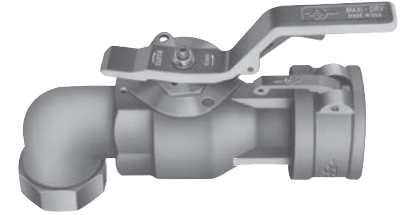

MAXI-DRY® COUPLER AND ADAPTER REPLACEMENT PARTS
Made in the U.S.A.

Ref #	Description	Material	1-1/2" Item #	2" Item #	3" Item #
1	Stem	Stainless Steel	44001502	44000202	44000355
3	Bushing	Stainless Steel	44001503L	44000203L	44000303L
4	Link	Stainless Steel	44001504	44000204	44000304
5	Poppet	Stainless Steel	44001505	44000205	44000305
6	Poppet Pin Kit	Stainless Steel	44000150	44000261	44000318
8	O-Ring Retainer	Stainless Steel	44001508	44000208	☎
9	Coupler Seal Kit	Buna-N	40001515	40000217	44000315
	Coupler Seal Kit	Viton®	44001523	44000223	44000316
	Coupler Seal Kit	EPDM	44001550	44000229	44000360
	Coupler Seal Kit	Teflon® Encap. Viton®	44001524	44000224	44000317
10	Handle Kit	Stainless A351 CF8M	44001512	44000212	44000312
11	Stop Plate	Stainless Steel	44001525	44000225	44000225
12	Cam Arm Assy.	Stainless Steel	5001520A	5001520A	5001530A
12a	STA-LOK® II Cam Asby.	Stainless Steel	44001564	44001564	44000321
14	Adapter Poppet Kit	Stainless Steel	44001565	44000262	44000319
17	Adapter Seal Kit	Buna-N	40001540	40000240	44000340
	Adapter Seal Kit	Viton®	44001544	44000244	44000344
	Adapter Seal Kit	EPDM	44001560	44000235	44000365
	Adapter Seal Kit	Teflon® Encap. Viton®	44001545	44000245	44000345
18	Poppet Spring	Stainless Steel	44001538	44000238	44000338
19	Swivel Seal Kit	Buna-N	☎	40010290	40010390
	Swivel Seal Kit	Viton®	☎	40010280	40010380

*Swivel Seal Kits are for the MAXI-DRY® Swivels shown on page 95.
Please go to www.ptcoupling.com for disassembly & reassembly instructions.
All registered trademarks are the property of their respective owners.

MDD90 - MAXI-DRY® COUPLER 90 DEGREE SWIVEL COUPLER X FEMALE NPT THREAD 90 DEGREE ELBOW SWIVEL
Made in the U.S.A.

Size	2"	3"
Coupler	MD20D 90°	MD30D 90°
Press. Rating	150 PSI	125 PSI
A	10.9	14.05
B	4	5
C	4.4	6.85
D	6.1	9
E	4.3	5.5
F	2.5	4
G	5.1	6.2
H	1" NPT	3" NPT
I	2.5	4
J	2.8	4.4