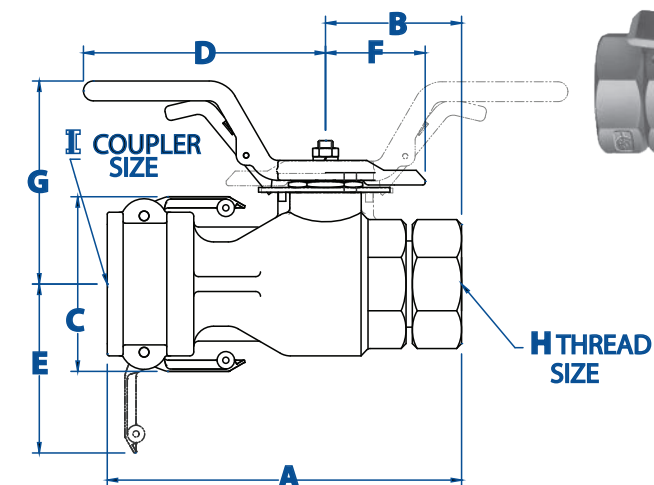

MDD90 - MAXI-DRY® COUPLER 90 DEGREE SWIVEL COUPLER X FEMALE NPT THREAD 90 DEGREE ELBOW SWIVEL
Made in the U.S.A.

Size	2"	3"
Coupler	MD20D 90°	MD30D 90°
Press. Rating	150 PSI	125 PSI
A	10.9	14.05
B	4	5
C	4.4	6.85
D	6.1	9
E	4.3	5.5
F	2.5	4
G	5.1	6.2
H	1" NPT	3" NPT
I	2.5	4
J	2.8	4.4

	Alum/Buna	Alum/Viton®	Alum/Teflon®	Alum/EPDM
Part Name	Item #	Item #	Item #	Item #
MD20DSTRSW	40000260	40000260V	☎	☎
MD30DSTRSW	40000360	40000360V	☎	☎

MDDSSW - MAXI-DRY® STRAIGHT SWIVEL COUPLER X FEMALE NPT THREAD SWIVEL
Made in the U.S.A.

Size	2"	3"
Coupler	MD20D 90°	MD30D 90°
Press. Rating	150 PSI	125 PSI
A	9	10.9
B	3.5	3.9
C	4.4	6.5
D	6.1	9
E	4.3	5.5
F	2.5	4
G	5.1	6.2
H	2" NPT	3" NPT
I	2.5	4

All registered trademarks are the property of their respective owners.