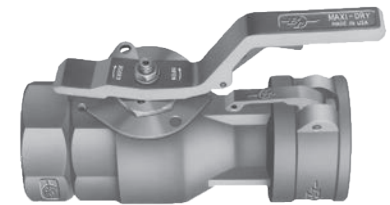

MAXI-DRY® COUPLER AND ADAPTER REPLACEMENT PARTS
Made in the U.S.A.

Ref #	Description	Material	1-1/2" Item #	2" Item #	3" Item #
1	Stem	Stainless Steel	44001502	44000202	44000355
3	Bushing	Stainless Steel	44001503L	44000203L	44000303L
4	Link	Stainless Steel	44001504	44000204	44000304
5	Poppet	Stainless Steel	44001505	44000205	44000305
6	Poppet Pin Kit	Stainless Steel	44000150	44000261	44000318
8	O-Ring Retainer	Stainless Steel	44001508	44000208	☎
9	Coupler Seal Kit	Buna-N	40001515	40000217	44000315
	Coupler Seal Kit	Viton®	44001523	44000223	44000316
	Coupler Seal Kit	EPDM	44001550	44000229	44000360
	Coupler Seal Kit	Teflon® Encap. Viton®	44001524	44000224	44000317
10	Handle Kit	Stainless A351 CF8M	44001512	44000212	44000312
11	Stop Plate	Stainless Steel	44001525	44000225	44000225
12	Cam Arm Assy.	Stainless Steel	5001520A	5001520A	5001530A
12a	STA-LOK® II Cam Asby.	Stainless Steel	44001564	44001564	44000321
14	Adapter Poppet Kit	Stainless Steel	44001565	44000262	44000319
17	Adapter Seal Kit	Buna-N	40001540	40000240	44000340
	Adapter Seal Kit	Viton®	44001544	44000244	44000344
	Adapter Seal Kit	EPDM	44001560	44000235	44000365
	Adapter Seal Kit	Teflon® Encap. Viton®	44001545	44000245	44000345
18	Poppet Spring	Stainless Steel	44001538	44000238	44000338
19	Swivel Seal Kit	Buna-N	☎	40010290	40010390
	Swivel Seal Kit	Viton®	☎	40010280	40010380

MDD90 - MAXI-DRY® COUPLER 90 DEGREE SWIVEL COUPLER X FEMALE NPT THREAD 90 DEGREE ELBOW SWIVEL
Made in the U.S.A.

Size	2"	3"
Coupler	MD20D 90°	MD30D 90°
Press. Rating	150 PSI	125 PSI
A	10.9	14.05
B	4	5
C	4.4	6.85
D	6.1	9
E	4.3	5.5
F	2.5	4
G	5.1	6.2
H	1" NPT	3" NPT
I	2.5	4
J	2.8	4.4

	Alum/Buna	Alum/Viton®	Alum/Teflon®	Alum/EPDM
Part Name	Item #	Item #	Item #	Item #
MD20DSTRSW	40000260	40000260V	☎	☎
MD30DSTRSW	40000360	40000360V	☎	☎

MDDSSW - MAXI-DRY® STRAIGHT SWIVEL COUPLER X FEMALE NPT THREAD SWIVEL
Made in the U.S.A.