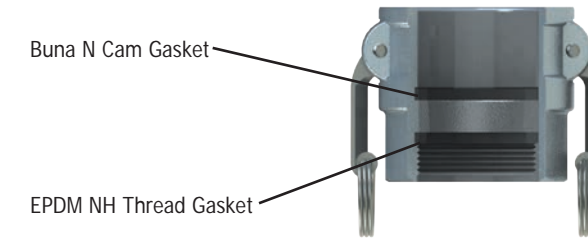

Coupler X Female Hose Thread		Aluminum/HBS	Aluminum/HB	Brass	Hard Coat Alum
Size	Part Name	Item #	Item #	Item #	Item #
1-1/2"	15DFH	60391500	6039000056	☎	70391500
2-1/2"	25DFH	60392500	6039000057	62392500	70392500
3"	30DFH	60393000	6039000058	62393000	70393000
3" x 2-1/2"	30X25DFH	60393025	6039000059	62393025	70393025

EPDM NH Thread replacement gaskets sold below.

Gaskets for Female Fire Hose (NH) Thread			
Size	Part Name	Item #	Description
1-1/2"	15FHY	5504715	FIRE HOSE GASKET EPDM
2-1/2"	25FHY	5504725	FIRE HOSE GASKET EPDM
3"	30FHY	5504730	FIRE HOSE GASKET EPDM
4"	40FHY	5504740	FIRE HOSE GASKET EPDM

Replacement Cam Gaskets sold on page 66.

Adapter X Male NPT Thread		Aluminum	Brass	Hard Coat Alum
Size	Part Name	Item #	Item #	Item #
1-1/2"	15FFH	60401500	62401500	70401500
2-1/2"	25FFH	60402500	62402500	70402500
3"	30FFH	60403000	62403000	☎
3" x 2-1/2"	30X25FFH	60403025	☎	70403025
4" x 2-1/2"	40X25FFH	☎	62404025	☎