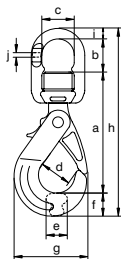

Green Pin® Self Locking Hook S GR10

Grade 10 self locking hook with swivel

- **Material:** alloy steel, grade 10, quenched and tempered
- **Safety factor:** MBL equals 4 x WLL
- **Finish:** painted blue
- **Temperature range:** -40°C up to +200°C
- **Certification:** 2.1 2.2 3.1 MPI[®] DGUV
- **Note:** equipped with needle roller thrust bearing to enable rotation under load

UXLE

for chain diameter		working load limit	length	length inside	width inside	width opening	thickness	width	width outside	length	diameter	thickness	weight each
mm	inch		a	b	c	d	e	f	g	h	i	j	kg
6	$\frac{7}{32}$	1.4	122	32	32	32	16	26	77	192	12	6	0.78
8	$\frac{9}{32} - \frac{5}{16}$	2.6	148	39	37	43	23	29	92	231	14	8	1.39
10	$\frac{3}{8}$	4	183	46	48	47	32	35	111	282	16	11	2.56
13	$\frac{1}{2}$	6.8	214	57	58	61	37	45	142	336	21	14	4.56
16	$\frac{5}{8}$	10.3	269	65	73	74	39	56	185	416	24	17	9.37
20	$\frac{3}{4}$	16	304	87	82	90	52	61	205	476	24	21	12.7