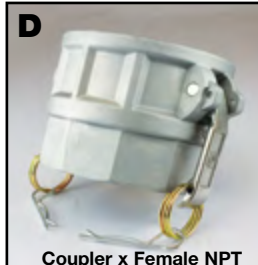

# CAM & GROOVE COUPLINGS

## REDUCING CAM & GROOVE COUPLINGS & ADAPTERS

Adapter x Female NPT

Size (inch)	Aluminum <sup>1</sup>	Stainless Steel <sup>1</sup>
2 x 1-1/2	A2015A	-
2 x 2	-	A2020S
2 x 3	A2030A	-
3 x 2	A3020A	-
3 x 4	A3040A	-
4 x 3	A4030A	-
4 x 6	A4060A	-
6 x 4	A6040A	-

Coupler x Female NPT

Size (inch)	Aluminum <sup>1</sup>	Stainless Steel <sup>1</sup>
1-1/2 x 1	D1510A	-
2 x 1-1/2	D2015A	-
3 X 2	D3020A	-
4 X 3	D4030A	-

Coupler x Male NPT

Size (inch)	Aluminum <sup>1</sup>	Stainless Steel <sup>1</sup>
1-1/2 x 1	B1510A	-
2 x 1-1/2	B2015A	-
2 x 3	B2030A	-
3 x 2	B3020A	-
3 x 4	B3040A	-
4 x 3	B4030A	-
6 x 4	B6040A	-

Adapter x Hose Shank

Size (inch)	Aluminum	Stainless Steel
2 x 1-1/2	E2015A	-
2 X 2-1/2	E2025A	-
2 X 3	E2030A	-
3 X 2	E3020A	-
3 X 2-1/2	E3025A	-
3 X 4	E3040A	-
4 X 2	E4020A	-
4 X 3	E4030A	-

Coupler x Hose Shank