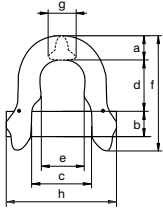

Green Pin® Round Web Sling Connector GR8

Grade 8 round web sling connector

- **Material:** alloy steel, grade 8, quenched and tempered
- **Safety factor:** MBL equals 4 x WLL
- **Finish:** painted yellow or white
- **Temperature range:** -40°C up to +200°C
- **Certification:** 2.1 2.2 3.1 MPI[®]

COS

working load limit	width	diameter pin	width	length inside	width inside	length outside	thickness	width outside	weight each
t	a mm	b mm	c mm	d mm	e mm	f mm	g mm	h mm	kg
2	14	9	33	35	23	66	15	59	0.18
3.2	18	13	44	45	30	86	20	75	0.37
5.4	22	16	57	59	38	107	25	94	0.72
8.2	28	20	70	72	48	133	31	117	1.35